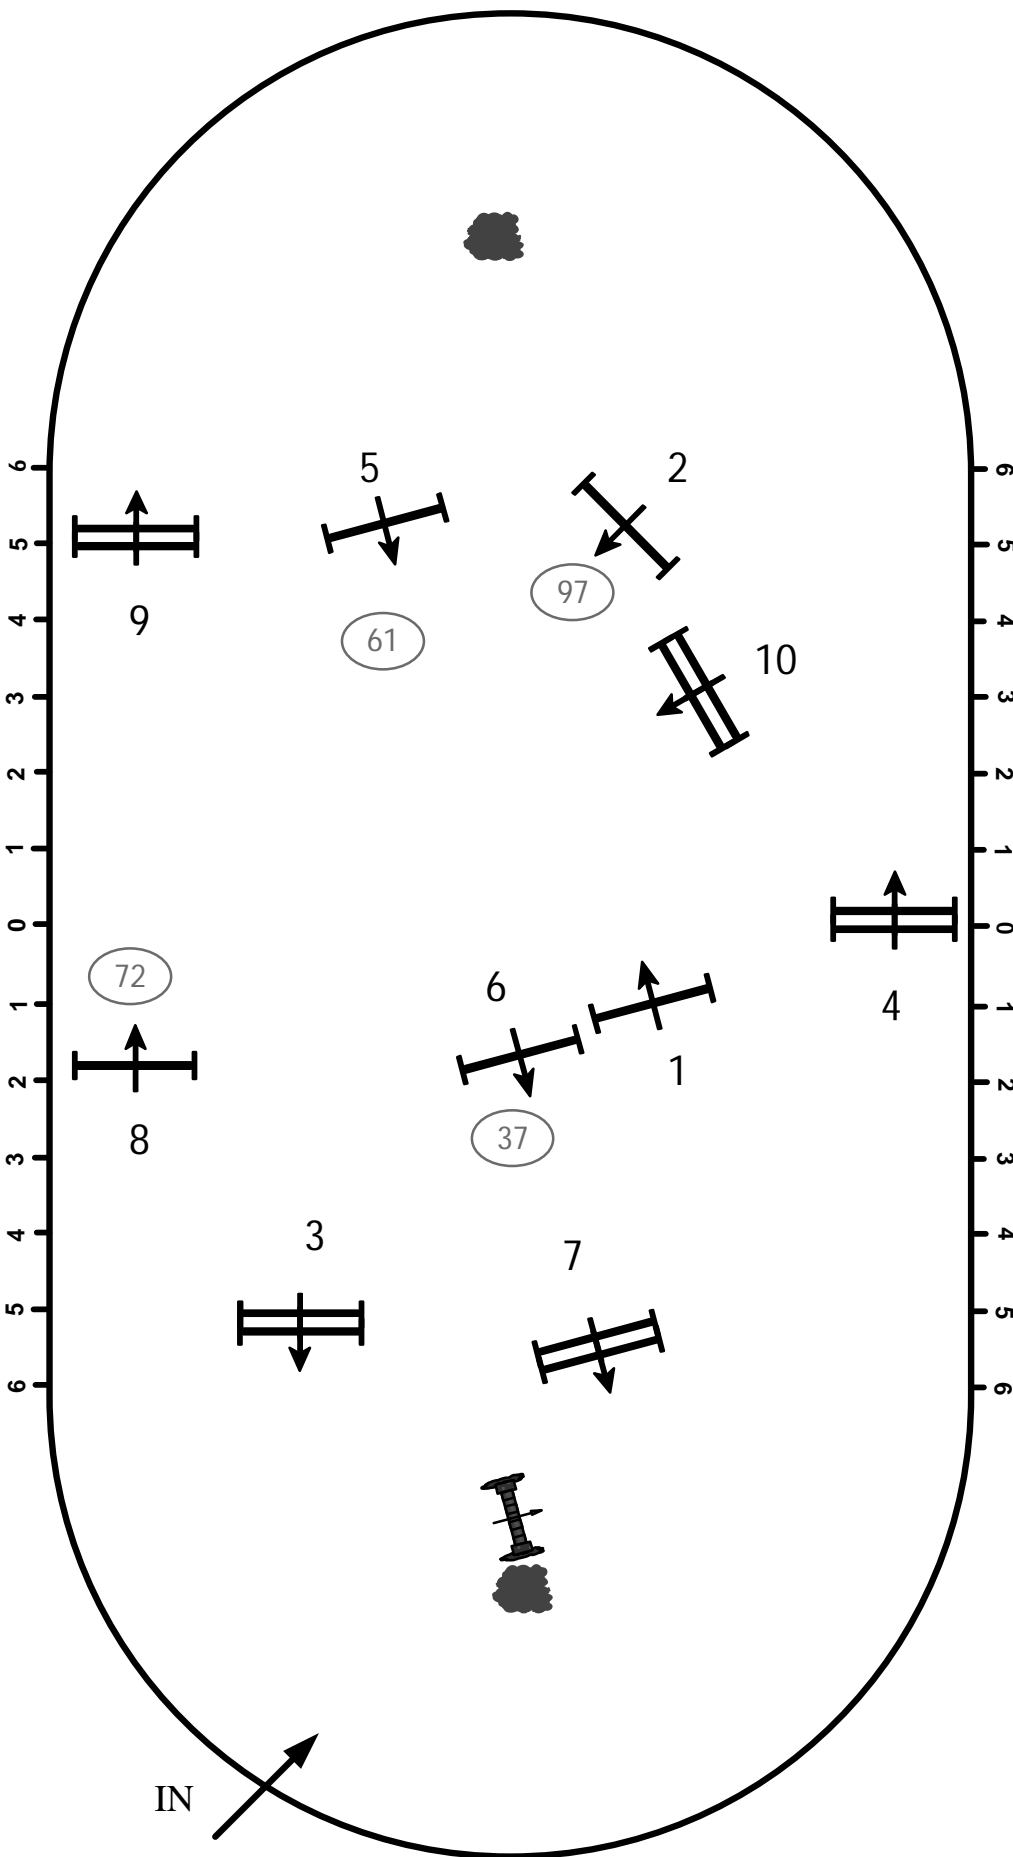

*Pennsylvania National*  
HORSE SHOW

PRESENTED BY

THE LINDSAY MAXWELL  
CHARITABLE FUND

NAL  
Children Adult  
Hunter Final  
  
1<sup>st</sup> Round

Fences 1 - 10

*Paul Jewell*

*Pennsylvania National*  
HORSE SHOW