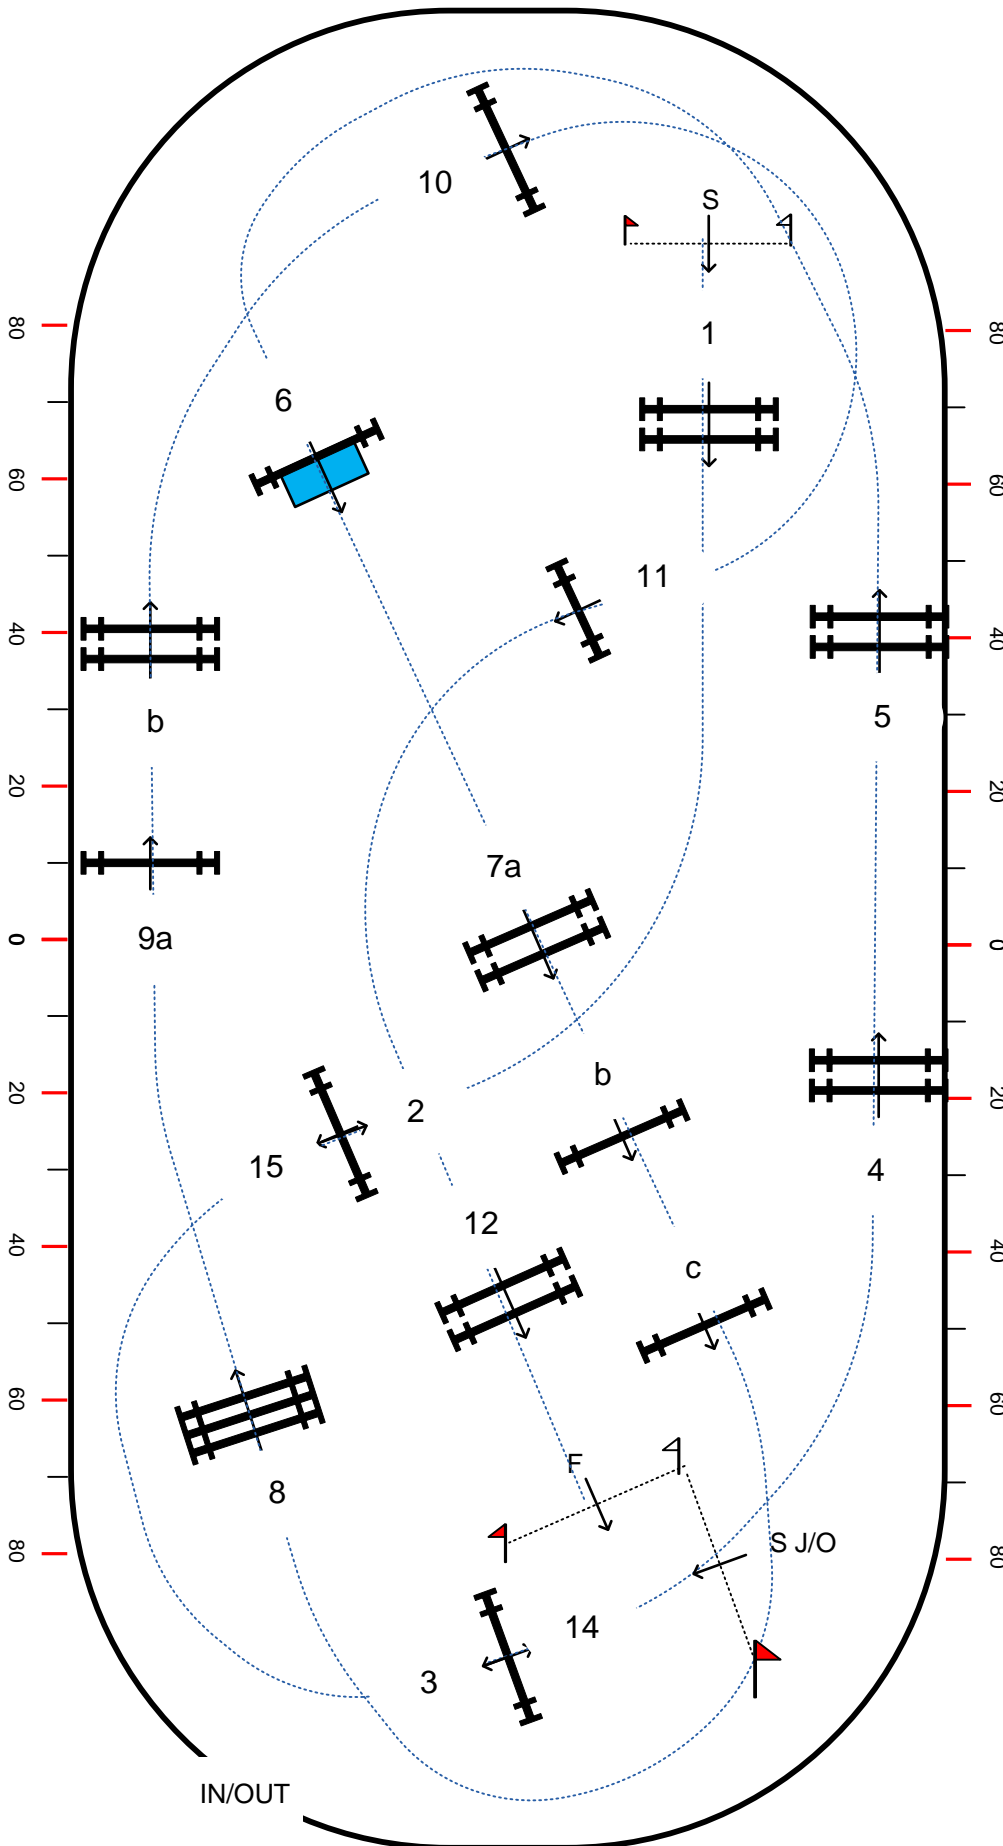

# Pennsylvania National Horse Show

**CLASS: 205 Commonwealth Classic**

### Class Specifications

Table: 238.2.2

Format: Jump-Off Later

Height: 1.45

Speed: 350 m/min

Length: 370 m

Time Allowed: 64 sec

Time Limit: 128 sec

1st Round: 1 to 12

Efforts: 15

Closed Efforts:

Options:

Jump-Off:

14,15,5,7a,9ab,11,12

Length: 240 m

Time Allowed: 42 sec

Time Limit: 84 sec