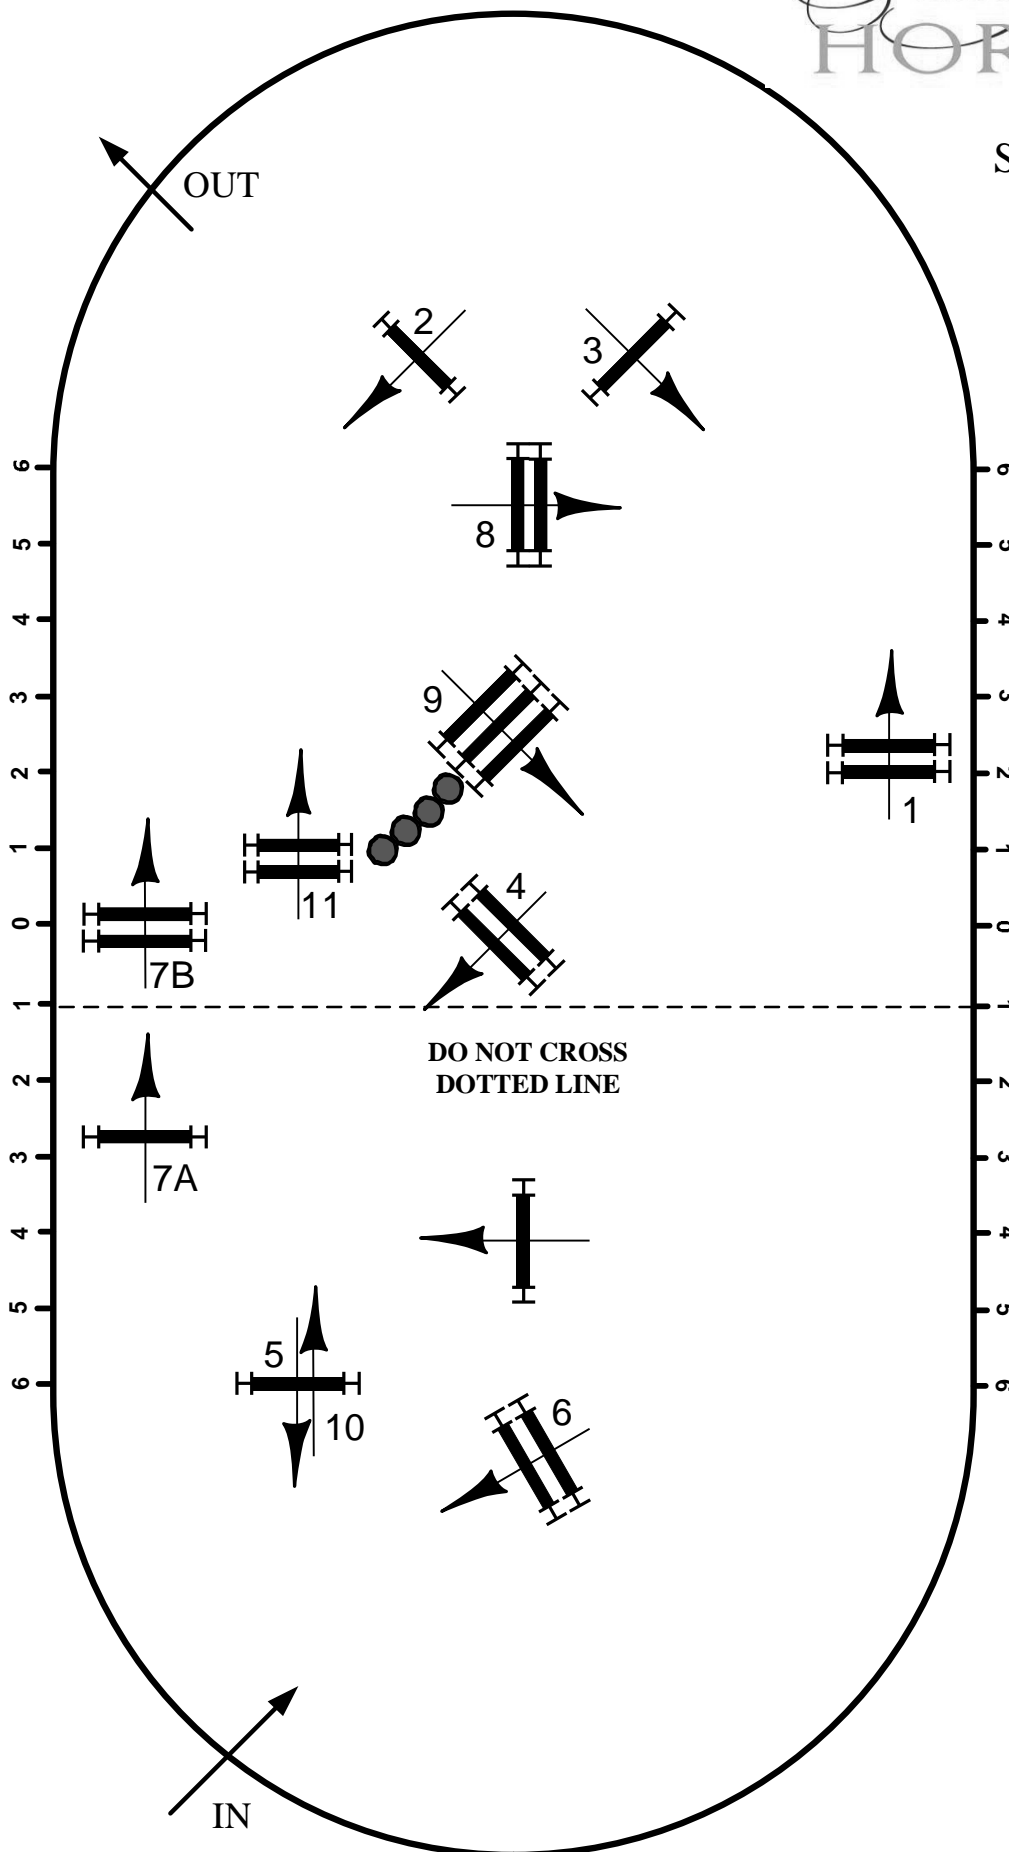

Pennsylvania National
HORSE SHOW

Sunday October 14, 2018

56. Dover Saddlery/
USEF Hunter Seat
Medal Final

1st Round

Fences 1-11

Please use an
opening circle
before proceeding
to Jump #1.

The number of
strides from #6 to
#7A and from #7B to
#8 is optional and less
important to us than
the quality of the
jump created by the
rider.