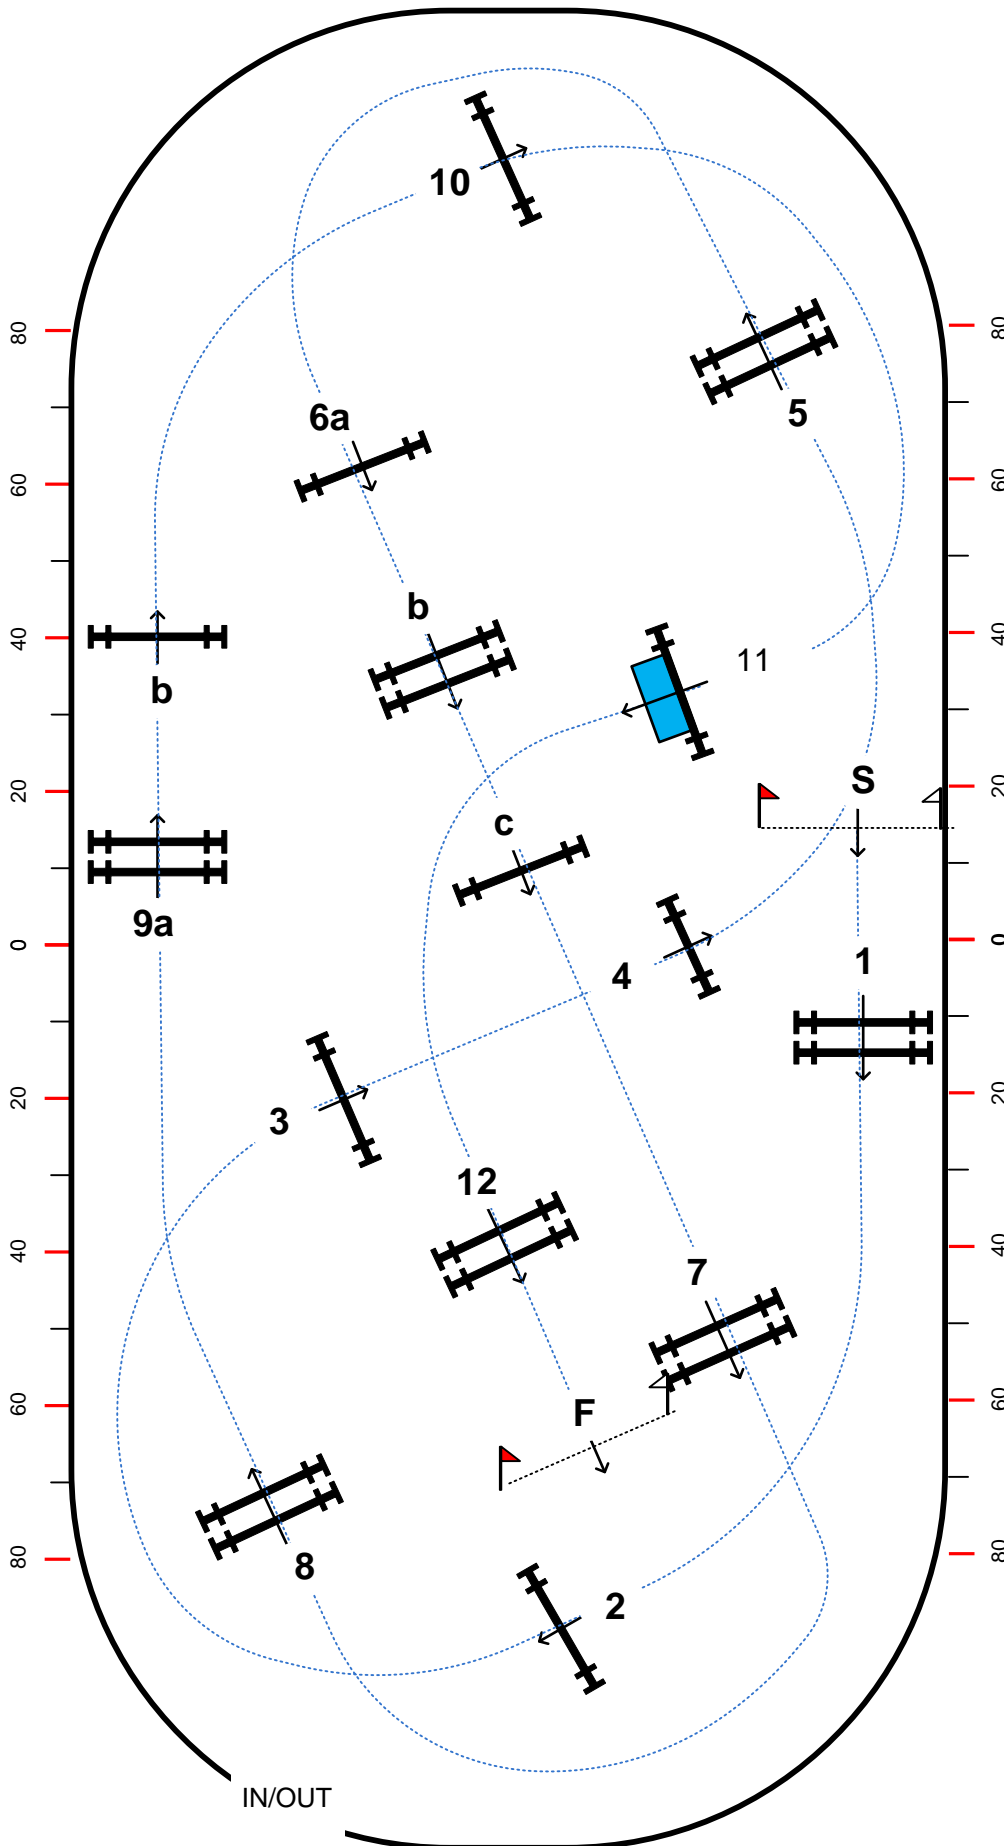

Pennsylvania National Horse Show

CLASS:
212 Pennsylvania Big Jump

Class Specifications

Table: 238.2.2

Format: Jump-Off Later

Height: 1.50

Speed: 350 m/min

Length: 360 m

Time Allowed: 62 sec

Time Limit: 124 sec

1st Round: 1-12

Efforts: 15

Closed Efforts:

Options:

Jump-Off:

1,4,5,6c,9ab,11,12

Length: 250 m

Time Allowed: 43 sec

Time Limit: 86 sec

**Michel
Vaillancourt**

Course-Designer