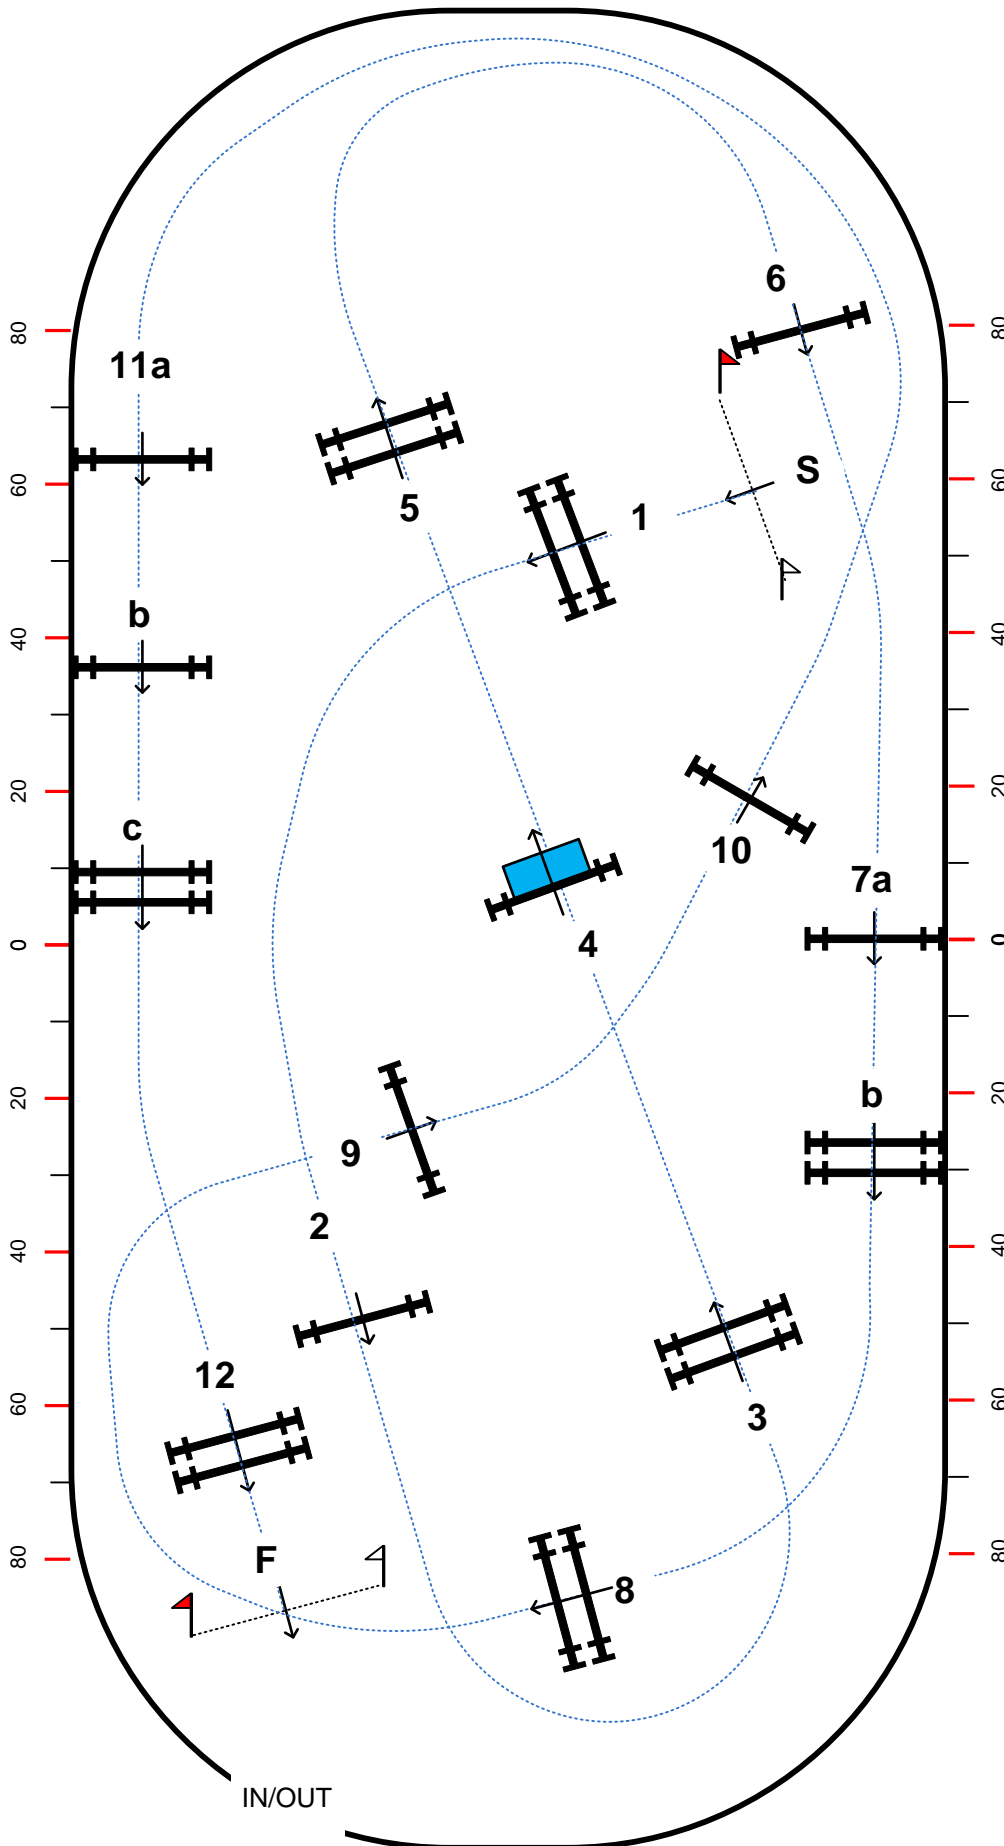

Pennsylvania National Horse Show

CLASS:
228 Am/AO Classic

Class Specifications
Table: II.2a
Format: Jump-Off Later
Height: 1.40

Speed: 350 m/min

Length: 375 m
Time Allowed: 65 sec
Time Limit: 130 sec

1st Round: 1-12
Efforts: 15
Closed Efforts:
Options:

Jump-Off:
1,2,4,7ab,10,11b,12
Length: 260 m
Time Allowed: 45 sec
Time Limit: 90 sec

Michel
Vaillancourt

Course-Designer