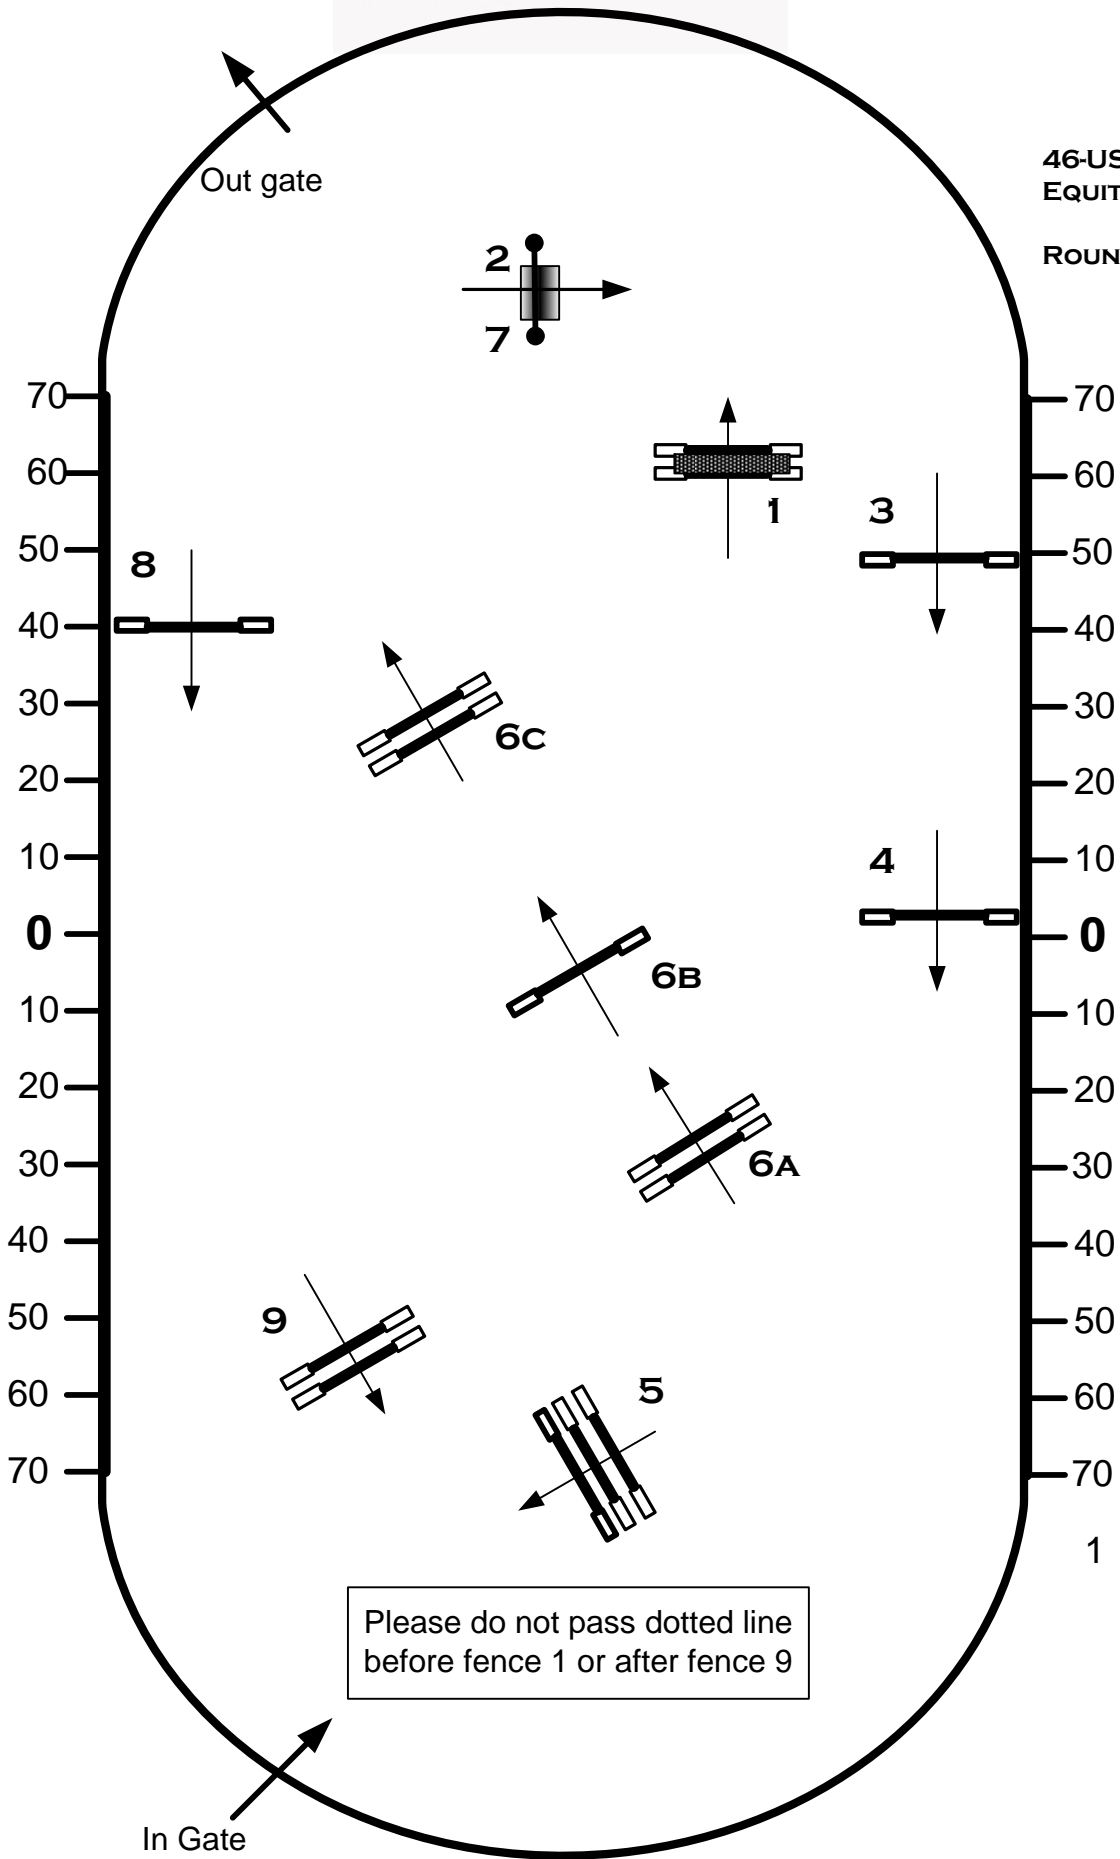

46-USEF/Pessoa HUNTER SEAT
EQUITAION MEDAL FINALS

ROUND 2

J
U
D
G
E

COURSE DESIGN:
George Morris
&
Julie Winkel

SCALE: 1"=25'

Please do not pass dotted line
before fence 1 or after fence 9