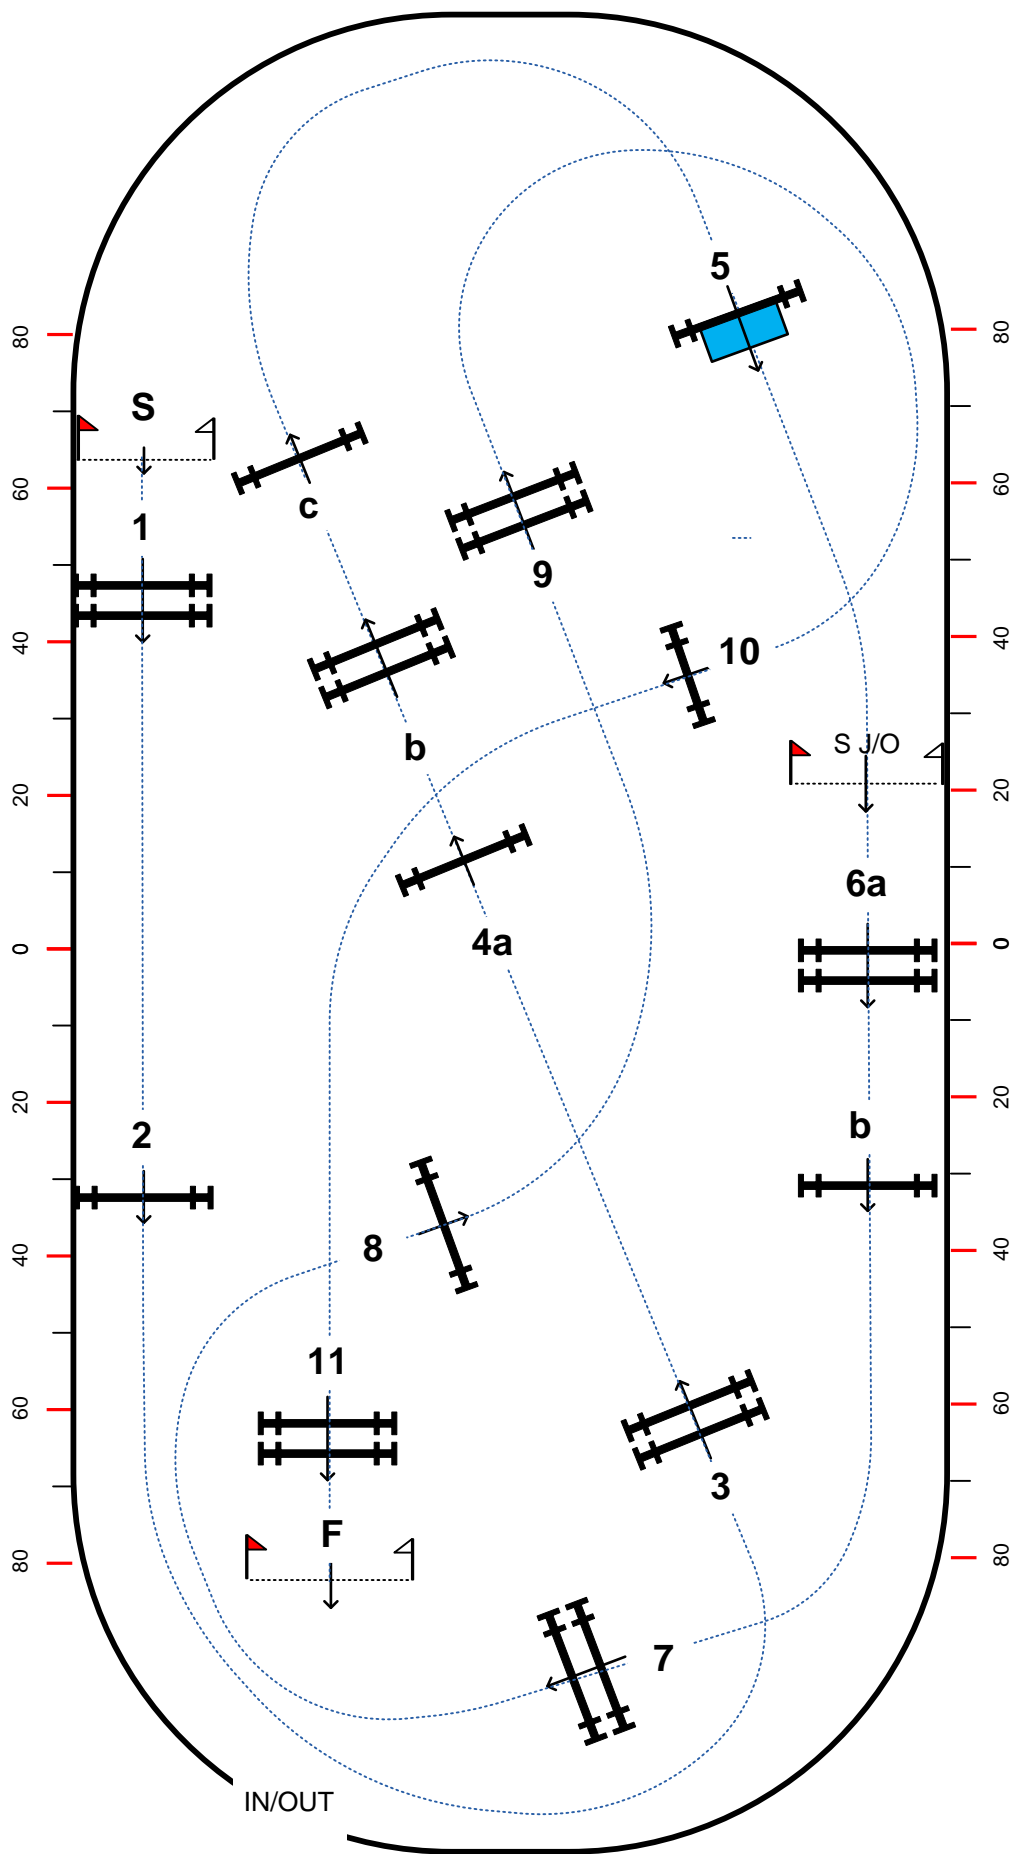

Pennsylvania National Horse Show

CLASS: 226 Amateur Jumper

Class Specifications

Table: II.2a
Format: Jump-Off Later
Height: 1.40

Speed: 350 m/min

Length: 380 m
Time Allowed: 66 sec
Time Limit: 132 sec

1st Round: 1-11
Efforts: 14
Closed Efforts:
Options:

Jump-Off:
6a,7,8,2,4ab,10,11
Length: 260 m
Time Allowed: 45 sec
Time Limit: 90 sec

**Michel
Vaillancourt**

Course-Designer